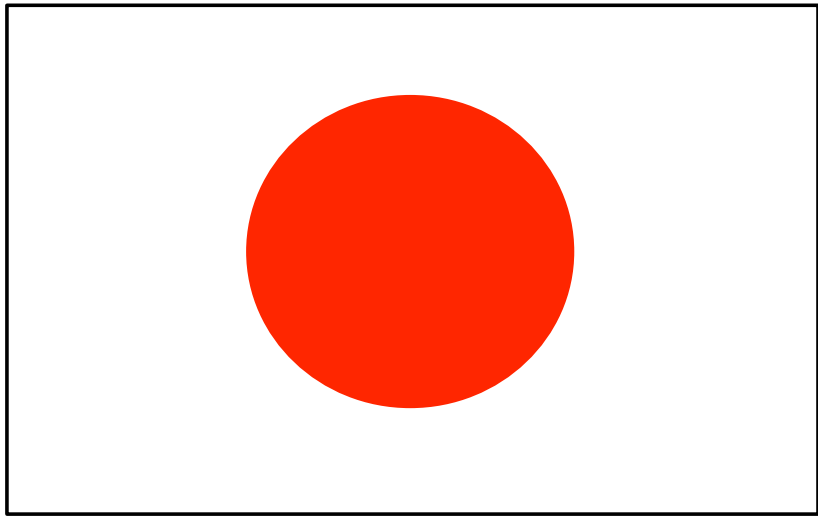

DO YOU SEE A GHOST?

THE RELATIONSHIP BETWEEN AFTERIMAGE  
AND COLOR SENSORS IN HUMANS

# HANDOUT 1

1. Put the handout on your desk and look at the red circle from straight above without blinking for 30 seconds.
2. Then look at the white part of the hand out with blinking.